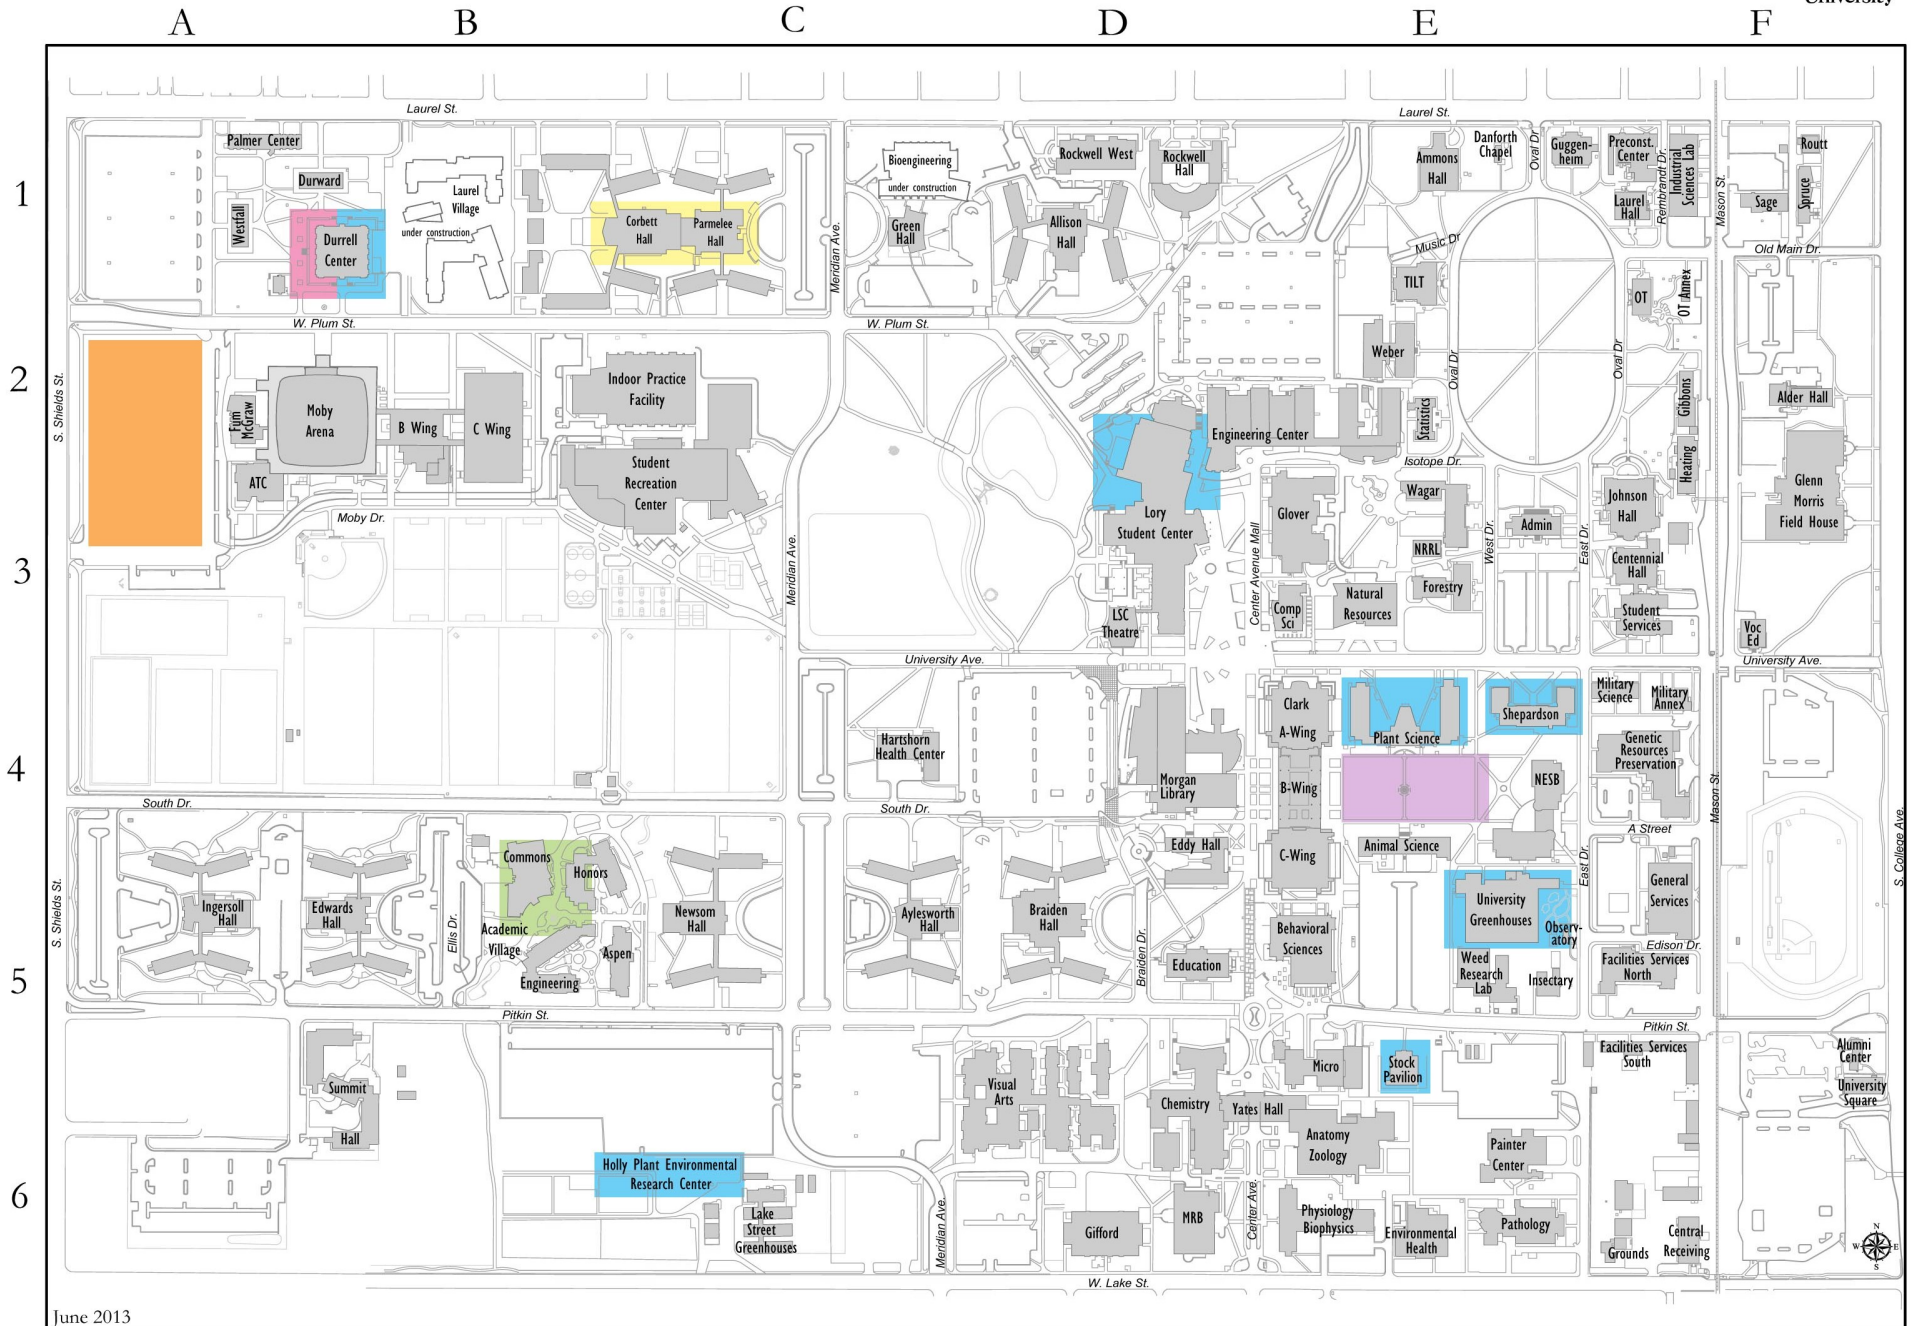

Main Campus

June 2013

- Durrell Center Dining
- Corbett/ Parmelee Dining
- Rams Horn Dining
- Moby Parking
- Event Locations
- Monfort Quad