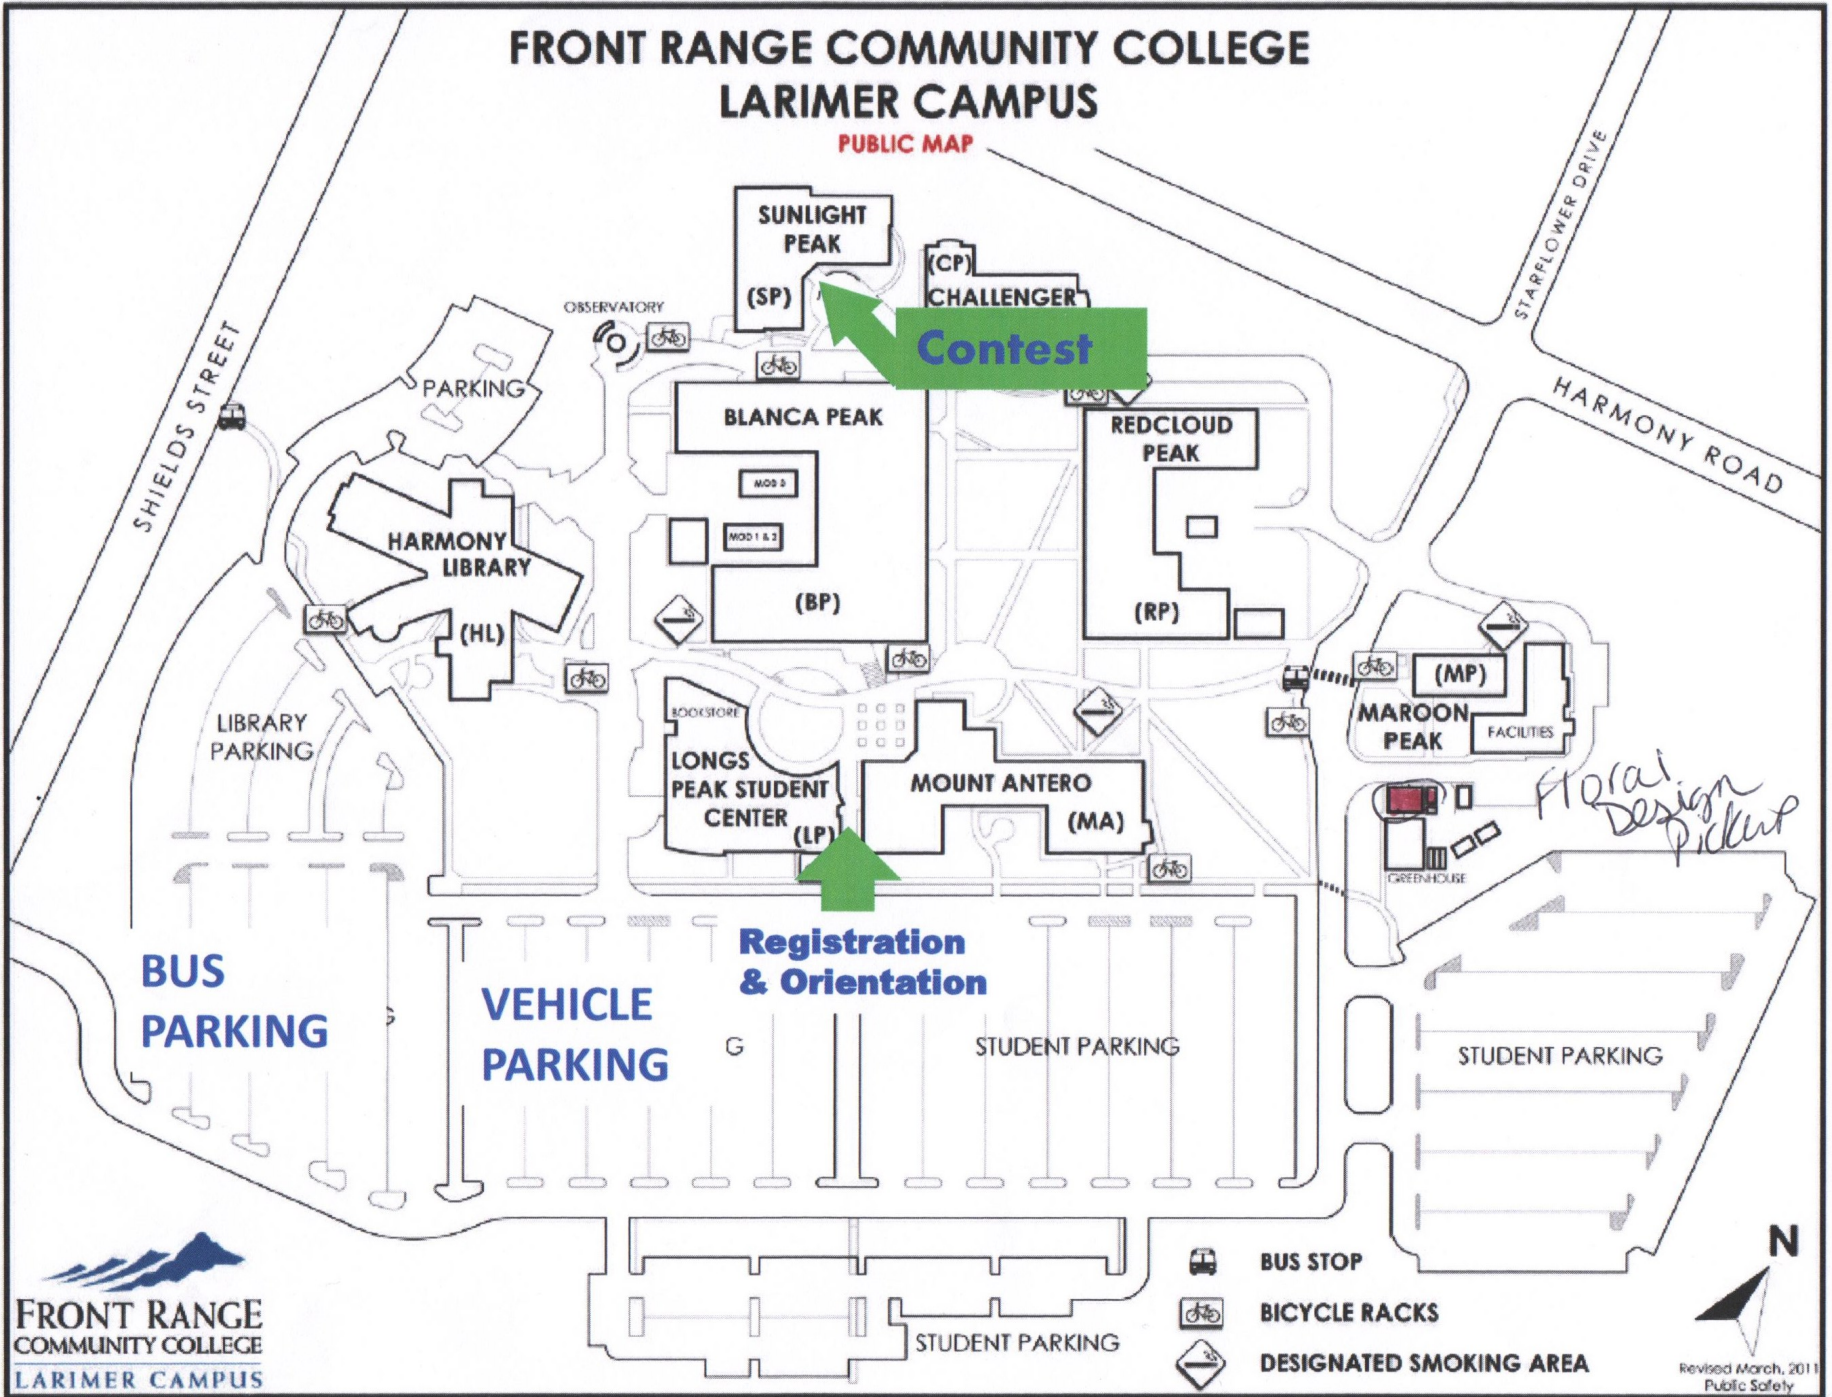

FRONT RANGE COMMUNITY COLLEGE LARIMER CAMPUS

PUBLIC MAP

Contest

Registration & Orientation

Floral Design Pickup